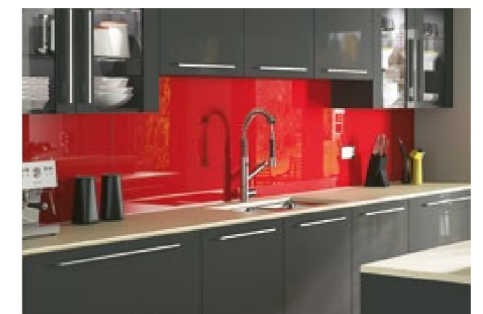

Classic & Contemporary
Kitchens

Kitchen Guide 2023/ 2024

Portree Super Matt Fir Green

Contents

Glacier Range 4-25

Vinyl Range 26-43

Splashbacks 44

Handles 45-47