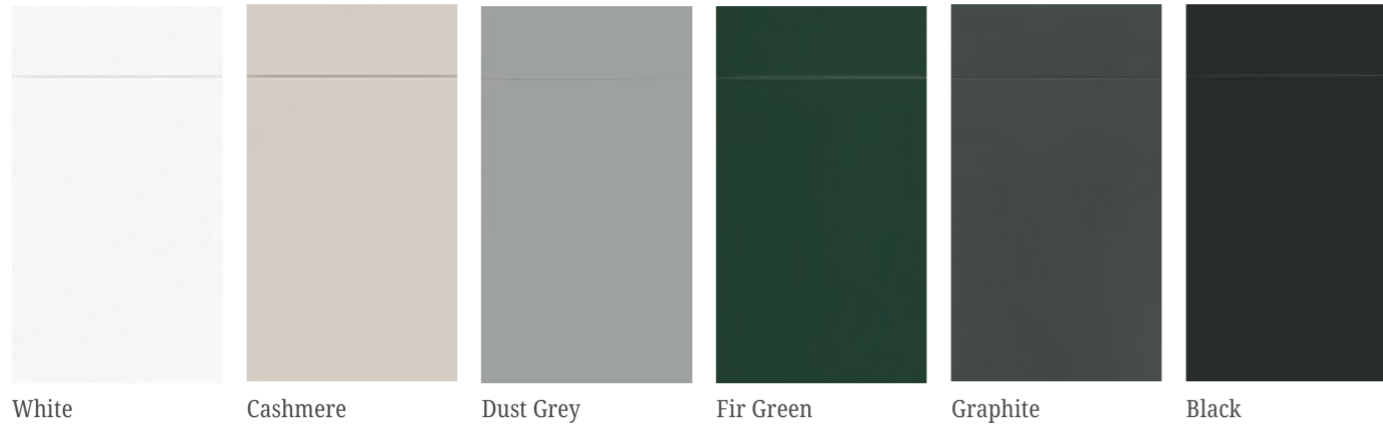

Classic & Contemporary
Kitchens

Kitchen Guide 2023/ 2024

Portree Super Matt Fir Green

Contents

Glacier Range 4-25

Vinyl Range 26-43

Splashbacks 44

Handles 45-47

Super Matt Door Colours with matching Carcasses and Panels

White Cashmere Dust Grey Fir Green Graphite Black

Indigo Light Grey Pale Cream Stone Grey Reed Green

Super Matt Doors Only* (No matching carcass or panels available)

Dust Grey Graphite Jasmine

*Due to the nature of the materials there may be a slight variation in shade.

High Gloss Doors Only* (No matching carcass or panels available)

Metallic Champagne Metallic Anthracite Indigo