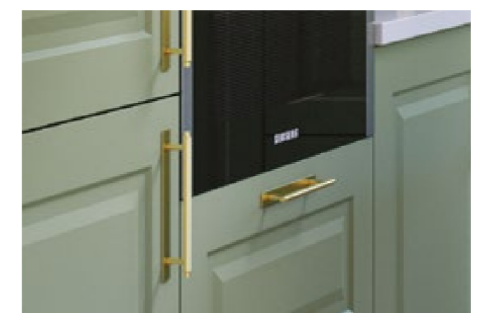

Classic & Contemporary
Kitchens

Kitchen Guide 2023/ 2024

Portree Super Matt Fir Green

Contents

Glacier Range 4-25

Vinyl Range 26-43

Splashbacks 44

Handles 45-47